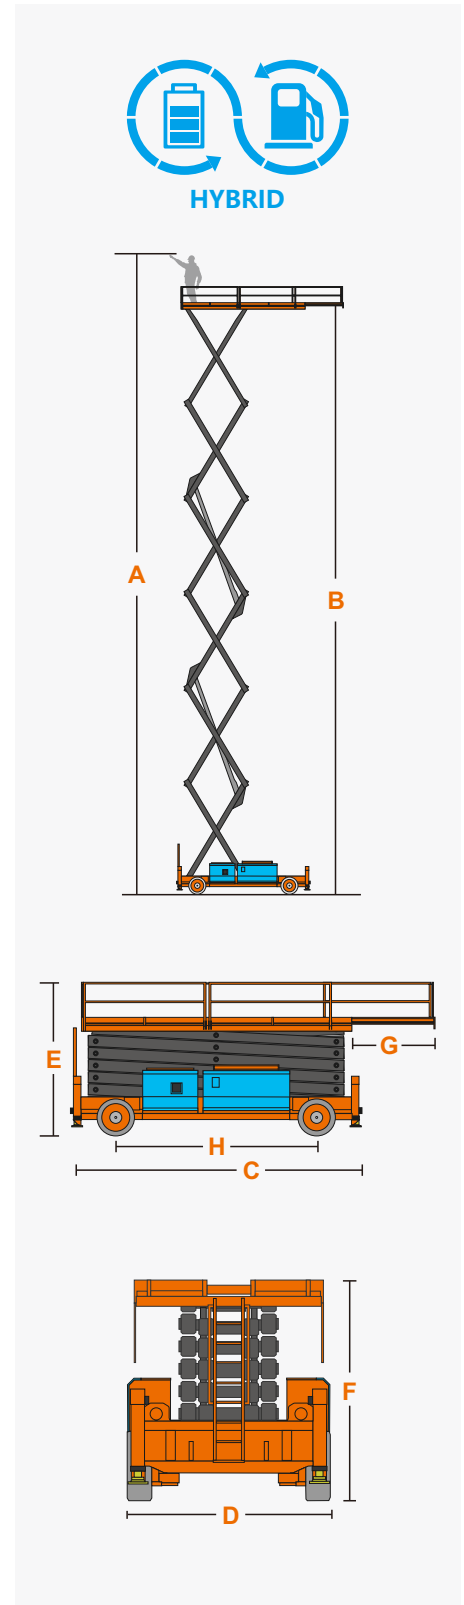

SPECIFICATIONS

Dimension	Metric	British
Max. Working Height A	37.00m	121ft 5in
Max. Platform Height B	35.00m	114ft 10in
Overall Length C	8.00m	26ft 3in
Overall Width D	3.00m	9ft 10in
Overall Height(Rails Up) E	4.20m	13ft 9in
Overall Height(Rails Down) F	3.25m	10ft 8in
Platform Size(Length ×Width)	7.46m×2.74m	24ft 6in×9ft
Platform Extension Size G	2.25m	7ft 5in
Ground Clearance	0.35m	1ft 2in
Wheelbase H	5.50m	18ft
Turning Radius(Inside/Outside)	5.00m/8.00m	16ft 5in/26ft 3in
Tyres	Φ1025×365mm	Φ1025×365mm

Performance		
S.W.L	750kg	1654lb
S.W.L on Extension	750kg	1654lb
Max. Occupants(Indoor/Outdoor)	4/4	4/4
Gradeability	25%	25%
Travel Speed(Stowed)	≥2.7km/h	≥1.68mph
Travel Speed(Raised)	≥0.2km/h	≥0.12mph
Max. Working Slope	2°/3°	2°/3°
Up/Down Speed	180/175sec	180/175sec

Weight		
Overall Weight	39800kg	87744lb

Power		
Range Extended Engine	KUBOTA Z482/9.8kW	KUBOTA Z482/9.8kW
Diesel Tank	130L	34gal
Hydraulic Tank	600L	159gal
Lithium Battery	80V/660Ah	80V/660Ah
Charger	80V/80A	80V/80A
Driving Motor	4×56VAC/6.0kW	4×56VAC/6.0kW
Lifting Motor	2×53VAC/28kW	2×53VAC/28kW

FEATURES

Standard Items

- Proportional Joystick Controls
- Self-lock Gate On Platform
- Automatic One-Way Platform Extension Deck
- Four-Wheel Drive
- Four-Wheel Steering
- Drivable At Full Height
- Automatic Brake System
- Self-Weight Lowering System
- Cylinder Holding Valve
- Onboard Diagnostic System
- Tilt Alarm
- All Motion Alarm
- Horn
- Hour Meter
- Flashing LED Beacon
- Foldable Guard Rails
- Drive Enable
- Manual Brake Release
- Lanyard Attachment Point
- Tie-Down And Lifting Points
- Automatic Leveling Hydraulic Outriggers
- Anti-Restart Engine Protection
- Emergency Stop Button
- Platform Load Sense System
- Manual Safety Pump