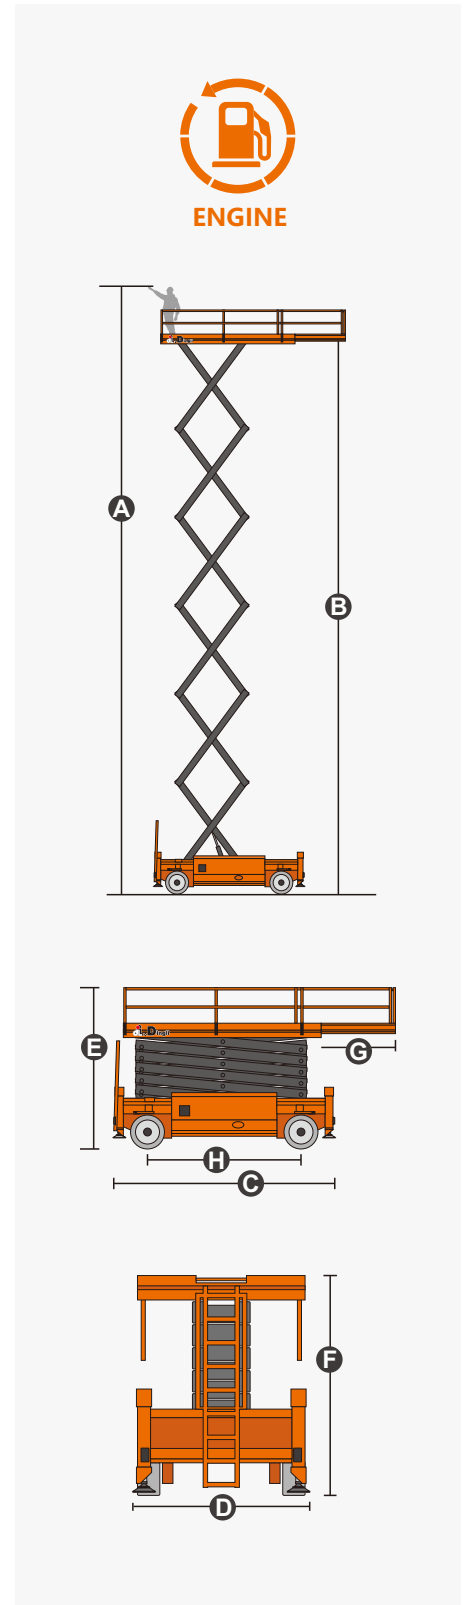

SPECIFICATIONS

Size	Metric	British
Max. Working Height A	32.00m	105ft
Max. Platform Height B	30.00m	98ft 5in
Overall Length C	6.73m	22ft 1in
Overall Width D	2.55m	8ft 4in
Overall Height(Rails Up) E	4.13m	13ft 7in
Overall Height(Rails Down) F	3.19m	10ft 6in
Platform Size(Length×Width)	6.20m×2.45m	20ft 4in×8ft
Platform Extension Size G	2.10m	6ft 11in
Ground Clearance	0.20m	8in
Wheelbase H	4.86m	15ft 11in
Turning Radius(Inside/Outside)	3.80m/6.30m	12ft 6in/20ft 8in
Tyres	15-625	15-625

Performance		
S.W.L	1000kg	2204lb
S.W.L On Extension	1000kg	2204lb
Max. Occupants (Indoor/Outdoor)	4/4	4/4
Gradeability	40%	40%
Travel Speed(Stowed)	4.0km/h	2.49mph
Travel Speed(Raised)	0.3km/h	0.19mph
Max. Working Slope	X-2°/Y-3°	X-2°/Y-3°
Up/Down Speed	150/120sec	150/120sec

Weight		
Overall Weight	24260kg	53484lb

Power		
Diesel Engine	55kW/2600rpm	55kW/2600rpm
Diesel Tank	130L	34gal
Hydraulic Tank	260L	69gal

CE EN 280

FEATURES

Standard Items

- Proportional Joystick Controls
- Self-Locking Gates
- Automatic One-Way Platform Extension Deck
- Four-Wheel Drive
- Four-Wheel Steering
- Automatic Braking System
- Self-Weight Lowering System
- Tubing Explosion-Proof System
- Onboard Fault Diagnostic System
- Tilt Alarm
- Motion Alarm
- Horn
- Hour Meter
- Hydraulic Oil Cooling System
- Flashing LED Beacon
- Foldable Guard Rails
- Drive Enable
- Manual Brake Release
- Lanyard Attachment Point
- Tie-Down And Lifting Points
- Automatic Leveling Hydraulic Outriggers
- Anti-Restart Engine Protection
- Emergency Pump
- Emergency Stop Button
- Platform Load Sense System
- Drivable At Full Height